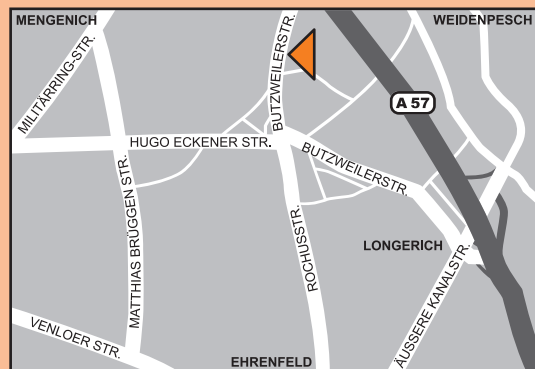

Hazardous substances / pollutants are:

- Batteries
- Chemicals
- Gloss
- Medicines
- Paints

Most of your problematic waste can be handed in at our refuse collection centres:

On the left side of the Rhine:

Abfall-Center Köln-Ossendorf,
Butzweilerstraße 50, 50825 Köln
Monday to Friday 08.00 am – 08.00 pm
Saturdays 08.00 am – 04.00 pm

On the right side of the Rhine:

Abfall-Center Köln-Gremberghoven,
August-Horch-Str. 3, 51149 Köln
Monday to Friday 08.00 am – 08.00 pm
Saturdays 08.00 am – 04.00 pm

Or you can come to our hazardous waste truck:

The truck is available at various locations in your district at fixed dates and always within easy reach. The locations and dates can be found on the internet, in our brochure “Hazardous Waste Disposal” or the daily press.